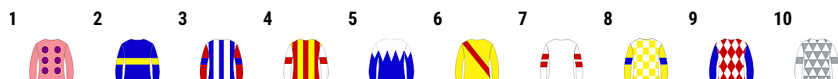

R4

08 Jun 2026 | Tokyo City Keiba | 3Y0

Distance: 1400m | Class: 3Y0

Prizemoney: JPY2,850,000

AWT

3:40 PM

Tab	Form	Name	WT	BP	Jockey	Trainer	Age	Sex	Breed	Stats T-1-2-3	Prize Money (JPY)	Distance
1	076404	HATCH TO POTCH	54	1	KEITA NISHI	NORIO WATABE	3	F	JPN	11-0-0-0	\$540,000	8-0-0-0
2	50688	CHUO SKY	56	2	MASAKI SEGAWA	HIROYUKI MATSURA	3	C	JPN	5-0-0-0	\$450,000	5-0-0-0
3	5	JUN FORT	56	3	YOICHI ANDO	KATSUNORI ARAYAMA	3	C	JPN	1-0-0-0	\$450,000	0-0-0-0
4	895008	ESPRIT GANNON	51	4	TAKAHASHI YU	YOSHIHIRO SAWA	3	F	JPN	10-0-0-0	\$280,000	3-0-0-0
5	865	COCO MISSILE	53	5	MINAMI SUGIYAMA	NAOMITSU OKANO	3	C	JPN	3-0-0-0	\$180,000	2-0-0-0
6	3	SURUGA BIJIN	54	6	TSUBASA SASAGAWA	TAKAKAZU SASO	3	F	JPN	1-0-0-1	\$1,125,000	0-0-0-0
7	5558	LAUREN MONT BLANC	56	7	YUKI ERIGUCHI	KEIYUKI SUZUKI	3	C	JPN	4-0-0-0	\$930,000	2-0-0-0
8	500990	ACROSS FRANKEL	56	8	GENKI FUJIMOTO	YUTA EBINA	3	C	JPN	6-0-0-0	\$450,000	4-0-0-0
9	5067	CAREX	56	9	RYO FUJITA	KAZUMA HASHIMOTO	3	C	JPN	4-0-0-0	\$0	1-0-0-0
10	00547	RUBY STARK	56	10	RYUJI TATSUSHIRO	SHIN TACHIBANA	3	C	JPN	5-0-0-0	\$450,000	1-0-0-0